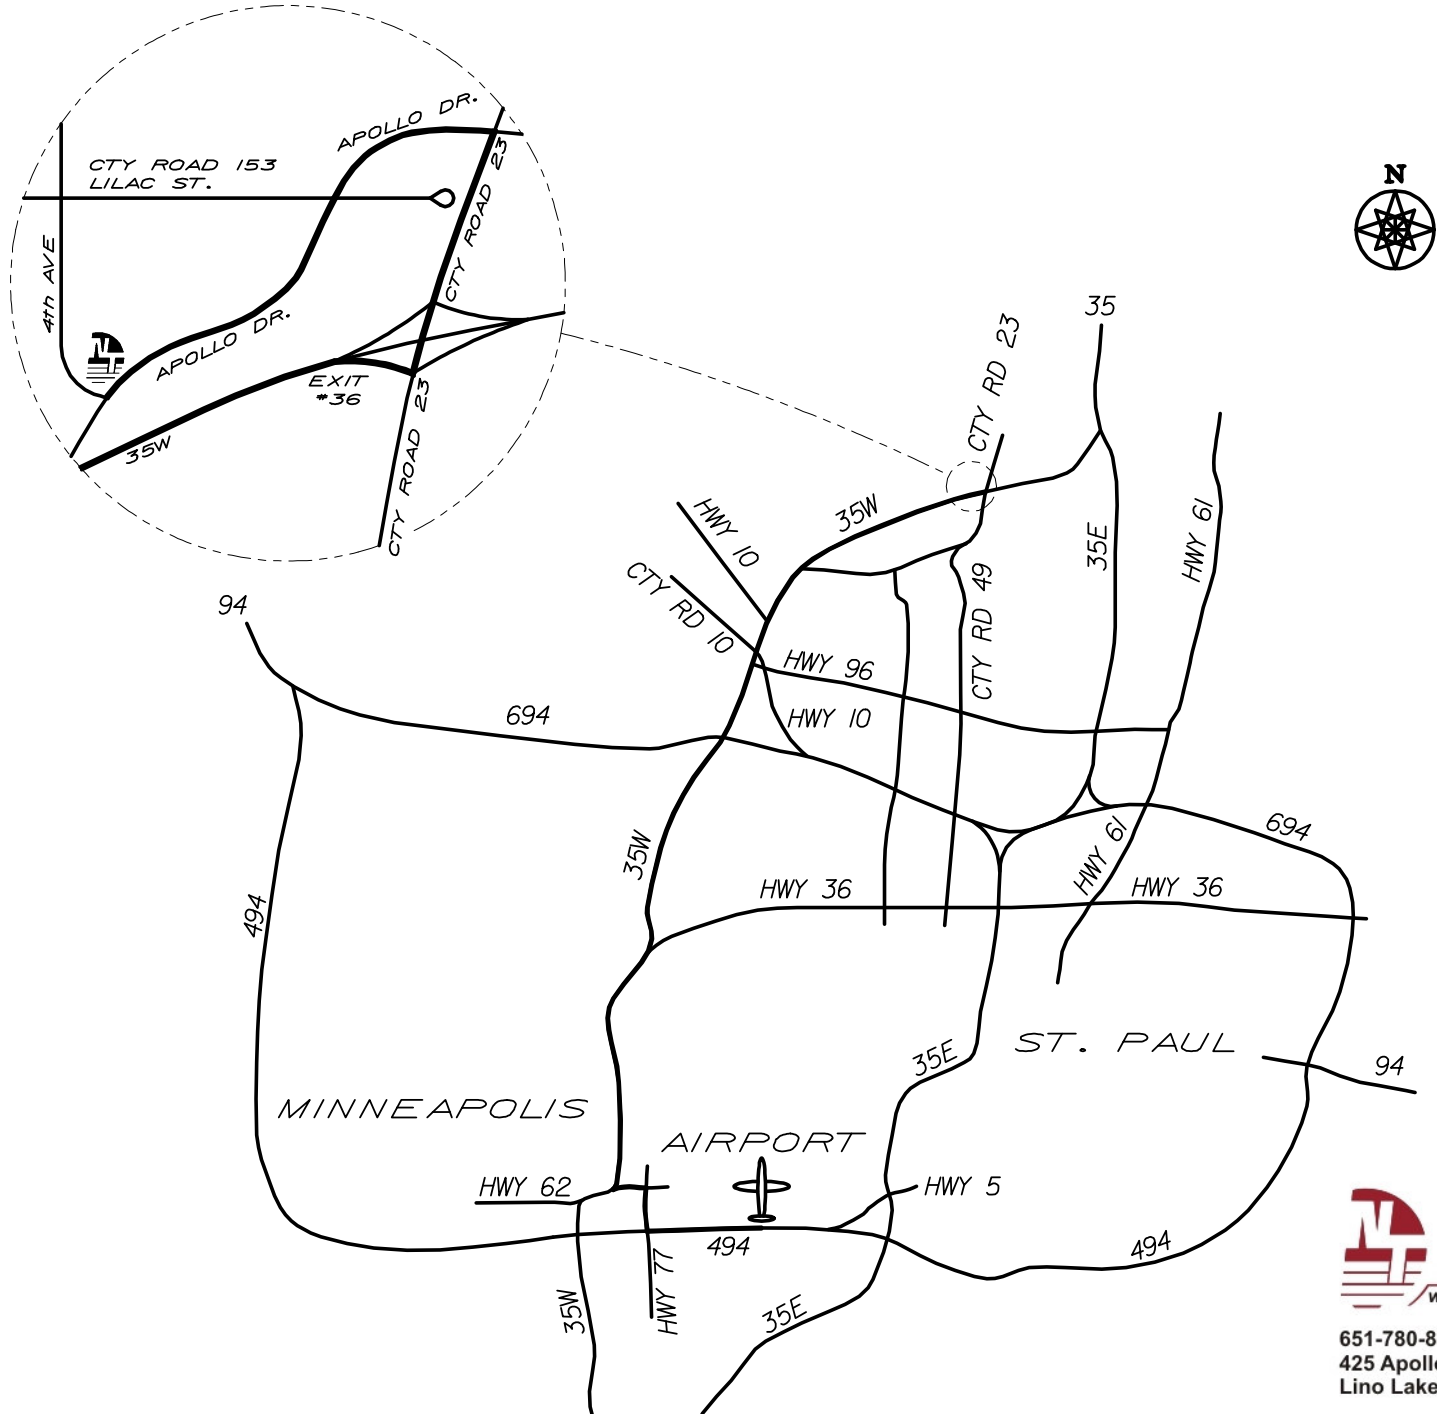

From the Airport

651-780-8600
425 Apollo Dr.
Lino Lakes, MN 55014