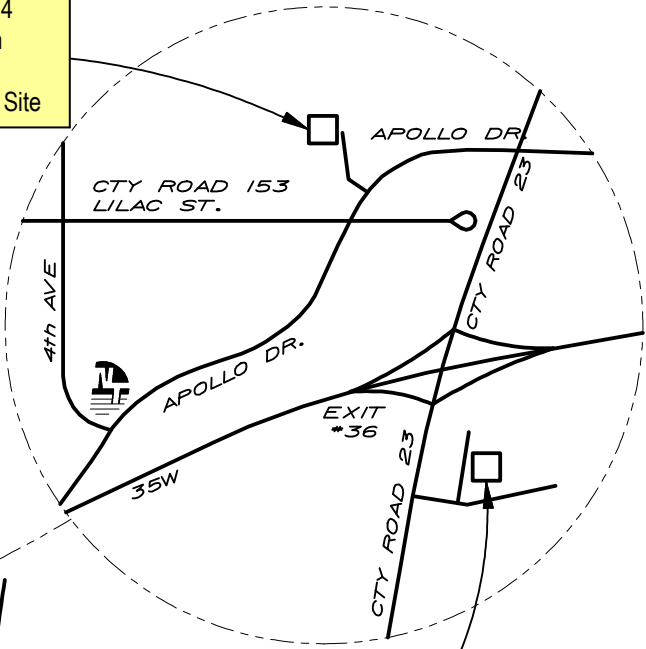

Hotels

AmericInn / Mermaid Event Center
 2200 Hwy 10, Mounds View, MN 55112
 763-786-2200 www.mermaidminnesota.com
 9.5 Miles South of Nol-Tec
 Hot Breakfast Included Restaurant On Site

Hampton Inn & Suites
 563 Apollo Drive, Lino Lakes, MN 55014
 763-746-7999 www.hamptoninn.com
 Less than 1 mile to Nol-Tec
 Continental Breakfast No Restaurant On Site

Country Inn & Suites
 725 Town Center Pkwy, Lino Lakes, MN 55014
 763-746-9500 www.countryinns.com
 Less than 1 mile to Nol-Tec
 Continental Breakfast No Restaurant On Site

When making hotel reservations, please call the hotel and ask for the Nol-Tec corporate rate. Rates currently are between \$65 and \$80.